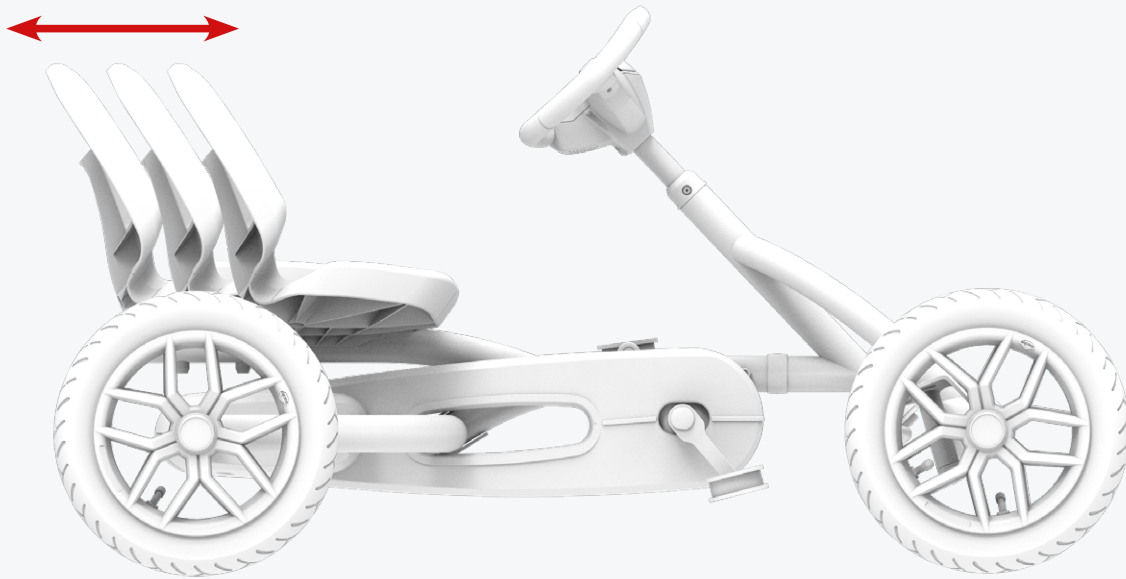

3-8

100 to 130 cm

BERG BUDDY

Great performance, great adventures

You will have the best adventures with your BERG Buddy. This cool go-kart is stable and safe. You will remain firmly on the ground even when going round the sharpest corners.

Discover the world with this cool go-kart! You won't need to worry about a thing during your adventures, because the BERG Buddy meets all safety requirements. The BFR-system enables you to go tearing around easily. The BERG Buddy will grow with you so you will have fun for a long time to come.

The BERG Buddy includes the following features that make it much safer and offer more fun.

*Experience years of
carefree fun!*

1. ROBUST FRAME

The BERG Buddy will give you years of outdoor fun. This go-kart has a robust metal frame that can take a beating.

Also, the adjustable seat allows you to get into the ideal position in the BERG Buddy.

Experience years of
carefree fun!

2. BFR-SYSTEM

The BERG Buddy is equipped with the unique, patented BFR-system. BFR stands for: Break, Freewheel and Reverse. The BFR-system allows you to brake using the pedals, but also reverse immediately after coming to a standstill.