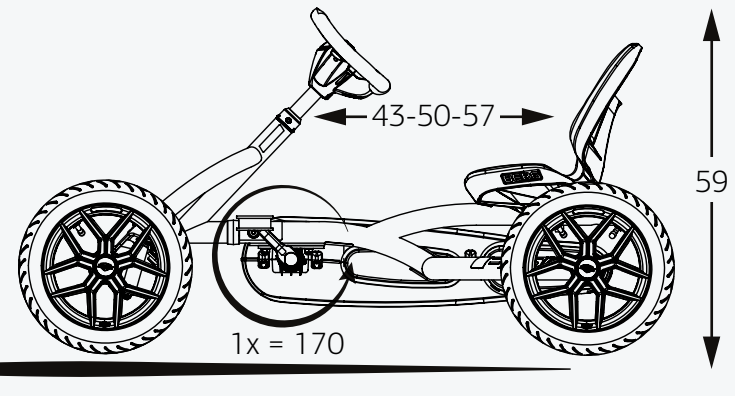

**** Only suitable for Buddy B-Orange and Buddy Lua.

BERG BUDDY DATA

Great performance, great adventures

The following data is applicable on all Buddy versions.

* All dimensions in cm

BERG BUDDY DATA

Great performance, great adventures

General

Recommended age	3 - 8 years
Min user height	100 cm
Max user height	130 cm
Max user weight	50 kg
Parental supervision necessary	Yes
Safety mark	CE
Assembly time	±30 min

Physical characteristics

Length	114 cm
Width	70 cm
Height	59 cm