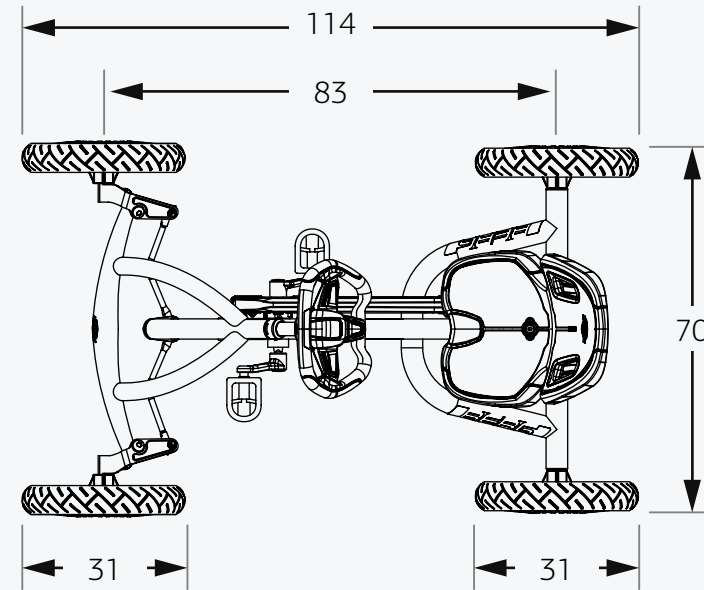

**** Only suitable for Buddy B-Orange and Buddy Lua.

BERG BUDDY DATA

Great performance, great adventures

The following data is applicable on all Buddy versions.

* All dimensions in cm

BERG BUDDY DATA

Great performance, great adventures

General

Recommended age	3 - 8 years
Min user height	100 cm
Max user height	130 cm
Max user weight	50 kg
Parental supervision necessary	Yes
Safety mark	CE
Assembly time	±30 min

Physical characteristics

Length	114 cm
Width	70 cm
Height	59 cm