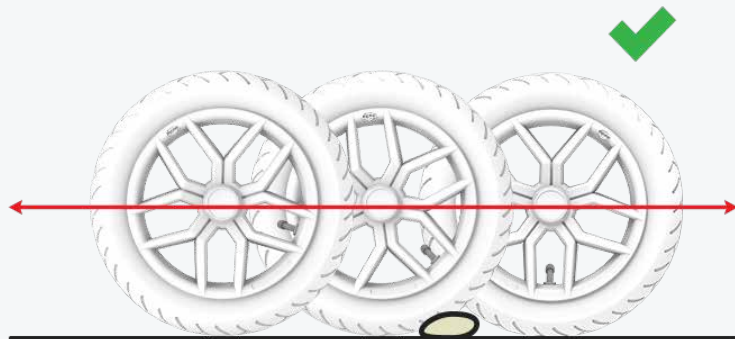

Experience years of
carefree fun!

4. PNEUMATIC TYRES

The BERG Buddy has pneumatic tyres. These tyres have less rolling resistance and make pedalling much lighter. This makes the ride extra smooth and fast.

These tyres give you an extra comfortable ride on the BERG Buddy.

Experience years of
carefree fun!

CHARACTERISTICS

Grows with you due to the adjustable seat

Suitable for children aged 3 to 8

Smooth and light pedaling thanks to the use of ball bearings