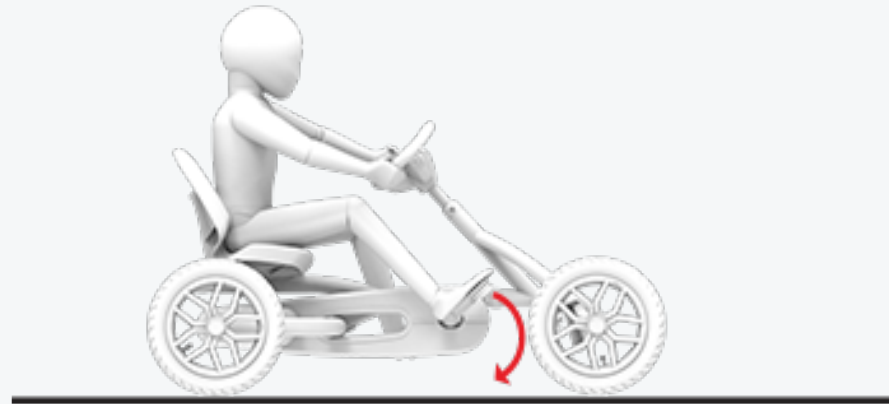

3-8

100 to 130 cm

BERG BUDDY

Great performance, great adventures

You will have the best adventures with your BERG Buddy. This cool go-kart is stable and safe. You will remain firmly on the ground even when going round the sharpest corners.

The BERG Buddy includes the following features that make it much safer and offer more fun.

*Experience years of
carefree fun!*

1. ROBUST FRAME

The BERG Buddy will give you years of outdoor fun. This go-kart has a robust metal frame that can take a beating.

Also, the adjustable seat allows you to get into the ideal position in the BERG Buddy.

Experience years of
carefree fun!

2. BFR-SYSTEM

The BERG Buddy is equipped with the unique, patented BFR-system. BFR stands for: Break, Freewheel and Reverse. The BFR-system allows you to brake using the pedals, but also reverse immediately after coming to a standstill.

This makes the BERG Buddy super simple and easy to ride. In addition, safety and maximum fun are perfectly combined due to the BFR-system.

Experience years of
carefree fun!

3. STABLE THANKS TO 4 WHEELS

Thanks to its four wheels, the BERG Buddy has excellent stability. They allow you to take corners quickly, sharply and safely.