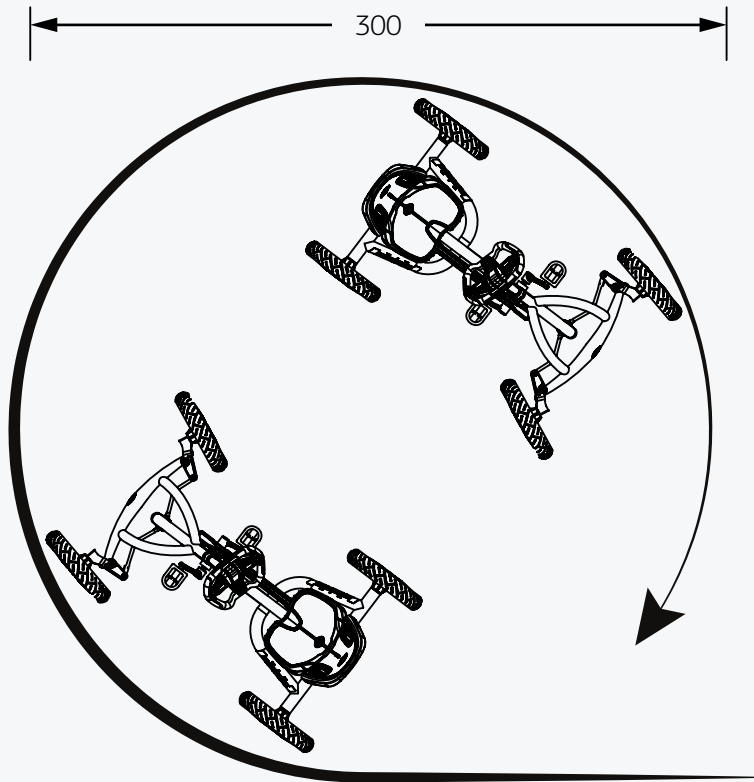

**** Only suitable for Buddy B-Orange and Buddy Lua.

BERG BUDDY DATA

Great performance, great adventures

The following data is applicable on all Buddy versions.

* All dimensions in cm

BERG BUDDY DATA

Great performance, great adventures

General

Recommended age	3 - 8 years
Min user height	100 cm
Max user height	130 cm
Max user weight	50 kg
Parental supervision necessary	Yes
Safety mark	CE
Assembly time	±30 min

Physical characteristics

Length	114 cm
Width	70 cm
Height	59 cm