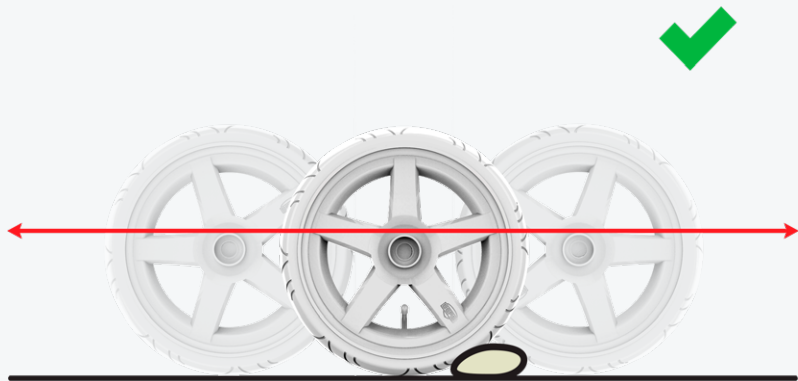

*Experience years of
carefree playing fun!*