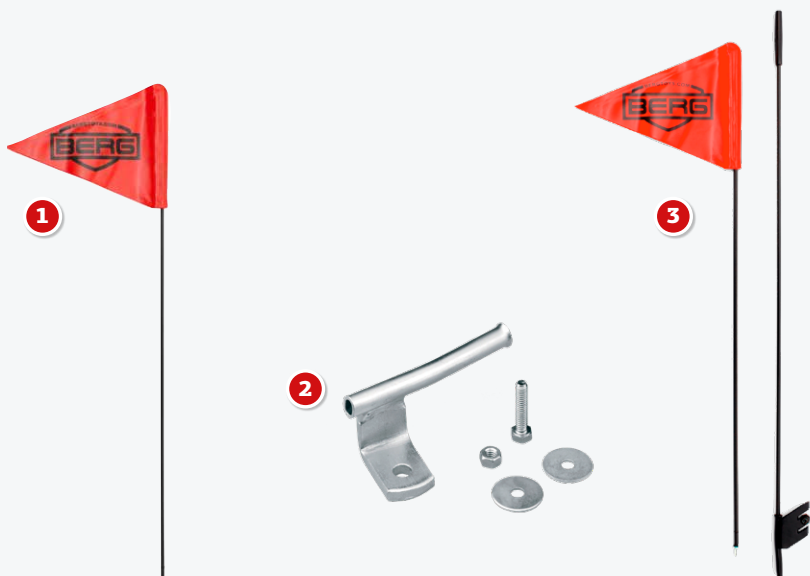

BERG RALLY ACCESSORIES

Perfect Pedal Power

Accessory	Article	Product weight	Product weight + Box	Box size in CM
1 BERG Buddy Flag (includes support)	16.99.42.00	0.25 kg	0.3 kg	100x2x20
2 BERG Flag support	56.09.03.00	- kg	- kg	5x5x10
3 BERG Flag	50.99.42.01	- kg	- kg	2x2x100
4 BERG Junior Trailer (without towbar)	24.20.00.00	5.5 kg	6 kg	23x62x42
5 BERG Tandem Trailer L	18.08.03.00	9 kg	11.5 kg	57x18x90