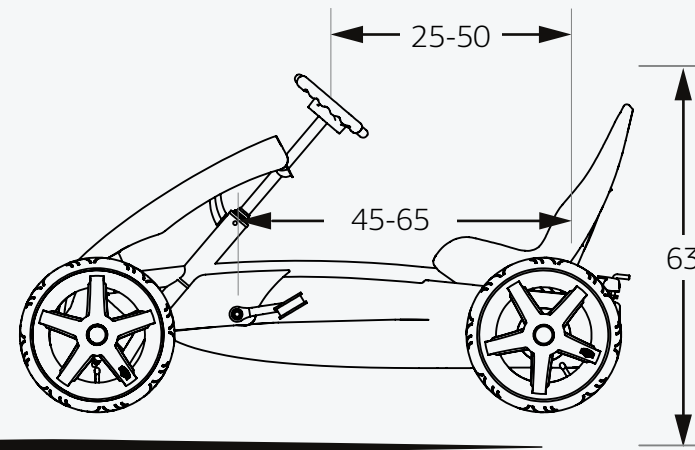

Perfect Pedal Power

Accessory	Article	Product weight	Product weight + Box	Box size in CM
1 BERG Buddy Flag (includes support)	16.99.42.00	0.25 kg	0.3 kg	100x2x20
2 BERG Flag support	56.09.03.00	- kg	- kg	5x5x10
3 BERG Flag	50.99.42.01	- kg	- kg	2x2x100
4 BERG Junior Trailer (without towbar)	24.20.00.00	5.5 kg	6 kg	23x62x42
5 BERG Tandem Trailer L	18.08.03.00	9 kg	11.5 kg	57x18x90

BERG RALLY DATA

Perfect Pedal Power

The following data is applicable on all Rally versions.

* All dimensions in cm

BERG RALLY DATA

Perfect Pedal Power

General

Recommended age	4 - 12 years
Min user height	110 cm
Max user height	150 cm
Max user weight	60 kg
Parental supervision necessary	Yes
Safety mark	CE
Assembly time	±30 min

Physical characteristics

Length	124 cm
Width	70 cm
Height	64 cm

Warranty

Frame	2 years
Parts	2 years
Tyres	0 years

Technical characteristics

Gears	N.A.
Tyre type	Pneumatic
Frame material	Steel
Forward and backward	Yes
Braking system	BFR
Parking brake	N.A.
Transmission	BFR
Ball bearings	Yes
Swing axle	Yes
Adjustable seat	Yes
Adjustable steering wheel	Yes
Trailer connection	Yes