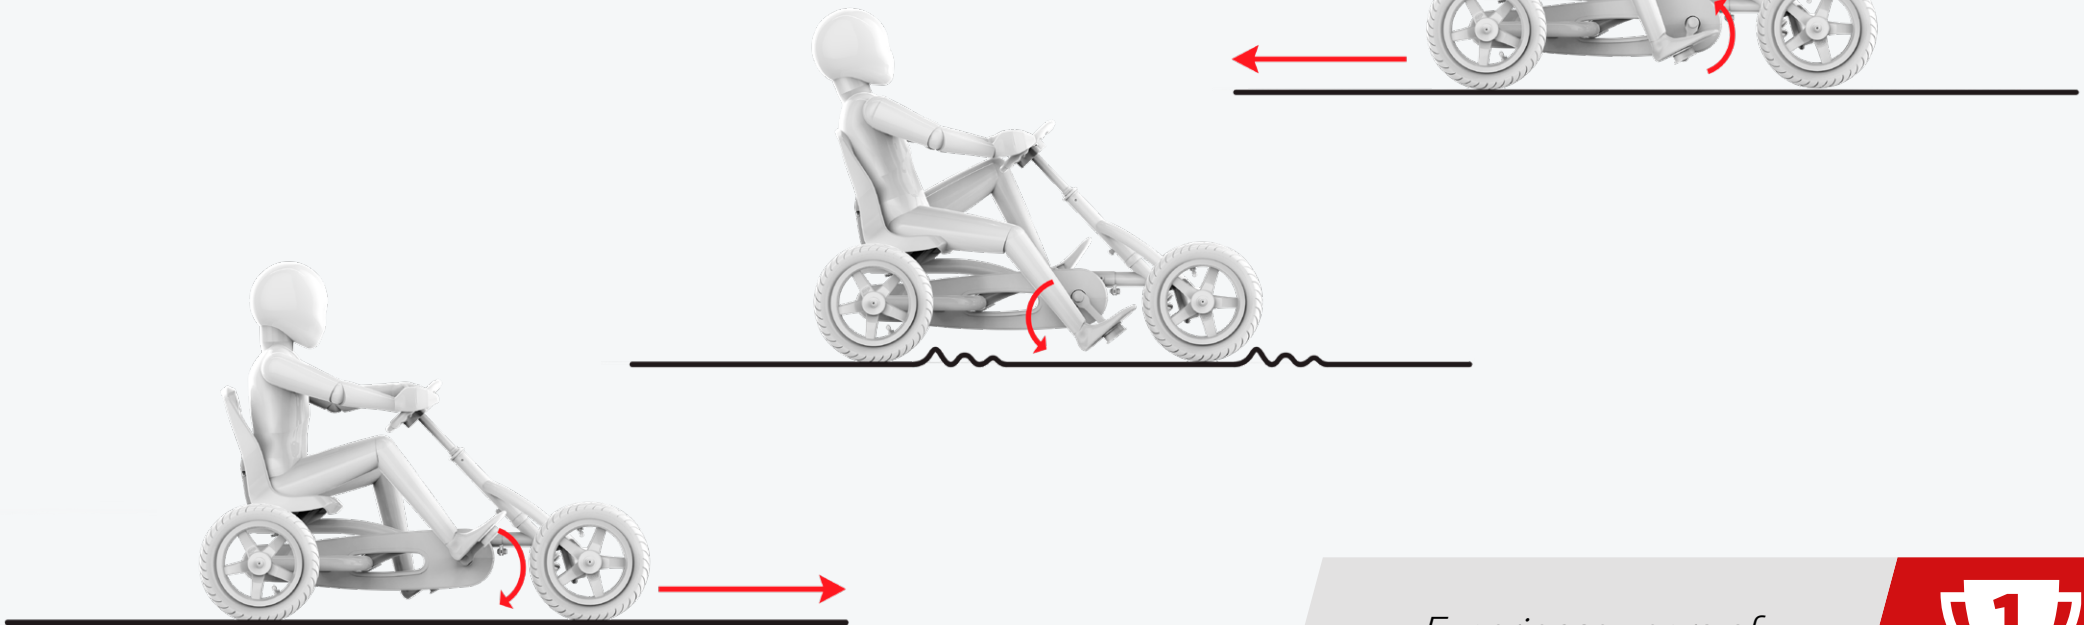

1. ADJUSTABLE STEERING WHEEL AND SEAT

To give you many years of enjoyment, the BERG Rally's steering wheel and seat can be adjusted. It means you can get into the ideal position in the go-kart. The seat has three positions enabling you to reach the pedals at all times. In addition, the Rally steering wheel is infinitely height adjustable so that you can easily determine the right height.

Tear around carefree!

*Experience years of
carefree playing fun!*

2. BFR-SYSTEM

The BERG Rally is equipped with the unique, patented BFR-system. BFR stands for: Break, Forward and Reverse. The BFR-system allows you to brake using the pedals, but also reverse immediately after coming to a standstill. This makes the BERG Rally super simple and easy to ride.

Safety and maximum fun are perfectly combined due to the BFR-system.

Experience years of
carefree playing fun!

3. STABLE THANKS TO 4 WHEELS

Thanks to its four wheels, the BERG Rally has excellent stability. They allow you to corner quickly, sharply and safely. No tipping point occurs, so tipping over is virtually impossible.

The BERG Rally has a swing axle. This creates a swinging motion of the front wheels as a result of which bumps in the road are absorbed. Consequently, the BERG Rally stays firmly on the ground. A safe solution!