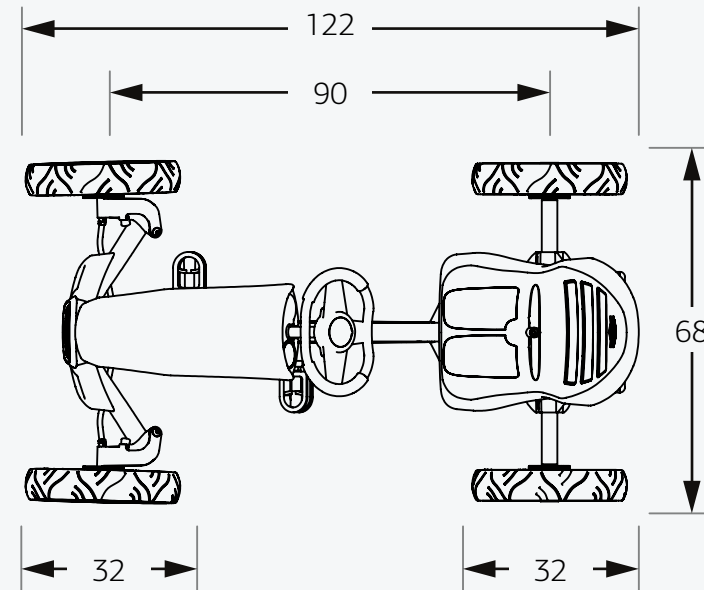

BERG RALLY DATA

Perfect Pedal Power

The following data is applicable on all Rally versions.