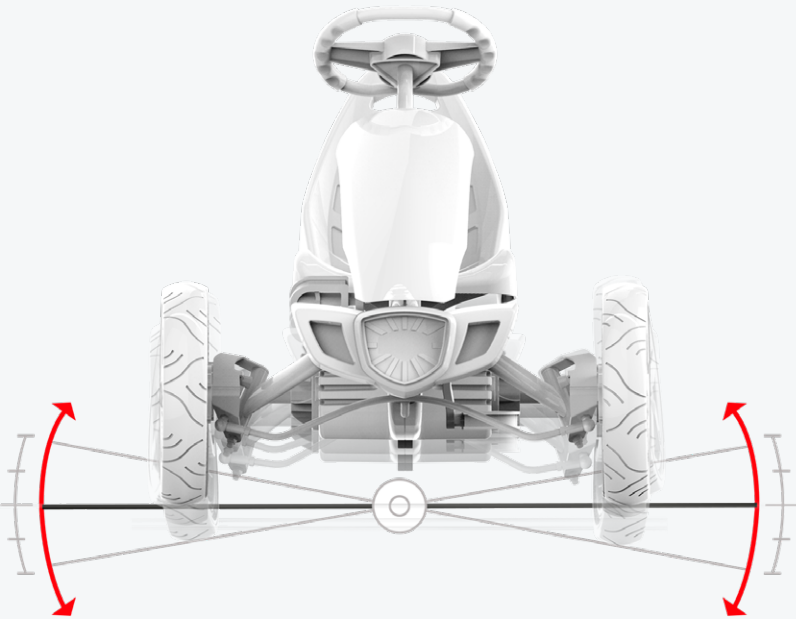

1. ADJUSTABLE STEERING WHEEL AND SEAT

To give you many years of enjoyment, the BERG Rally's steering wheel and seat can be adjusted. It means you can get into the ideal position in the go-kart. The seat has three positions enabling you to reach the pedals at all times. In addition, the Rally steering wheel is infinitely height adjustable so that you can easily determine the right height.

Tear around carefree!

*Experience years of
carefree playing fun!*

2. BFR-SYSTEM

The BERG Rally is equipped with the unique, patented BFR-system. BFR stands for: Break, Forward and Reverse. The BFR-system allows you to brake using the pedals, but also reverse immediately after coming to a standstill. This makes the BERG Rally super simple and easy to ride.

Safety and maximum fun are perfectly combined due to the BFR-system.

Experience years of
carefree playing fun!

3. STABLE THANKS TO 4 WHEELS

Thanks to its four wheels, the BERG Rally has excellent stability. They allow you to corner quickly, sharply and safely. No tipping point occurs, so tipping over is virtually impossible.

The BERG Rally has a swing axle. This creates a swinging motion of the front wheels as a result of which bumps in the road are absorbed. Consequently, the BERG Rally stays firmly on the ground. A safe solution!