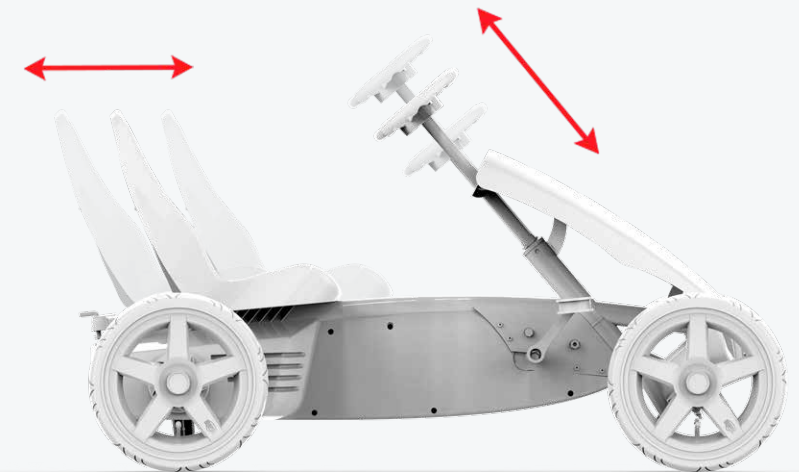

1. ADJUSTABLE STEERING WHEEL AND SEAT

To give you many years of enjoyment, the BERG Rally's steering wheel and seat can be adjusted. It means you can get into the ideal position in the go-kart. The seat has three positions enabling you to reach the pedals at all times. In addition, the Rally steering wheel is infinitely height adjustable so that you can easily determine the right height.

Tear around carefree!