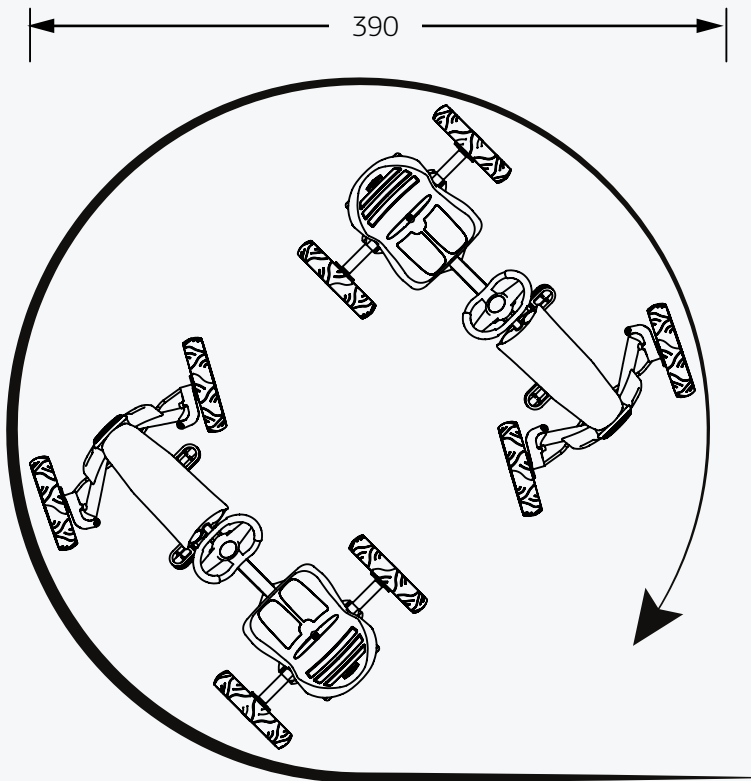

Perfect Pedal Power

Accessory	Article	Product weight	Product weight + Box	Box size in CM
1 BERG Buddy Flag (includes support)	16.99.42.00	0.25 kg	0.3 kg	100x2x20
2 BERG Flag support	56.09.03.00	- kg	- kg	5x5x10
3 BERG Flag	50.99.42.01	- kg	- kg	2x2x100
4 BERG Junior Trailer (without towbar)	24.20.00.00	5.5 kg	6 kg	23x62x42
5 BERG Tandem Trailer L	18.08.03.00	9 kg	11.5 kg	57x18x90

BERG RALLY DATA

Perfect Pedal Power

The following data is applicable on all Rally versions.

* All dimensions in cm

BERG RALLY DATA

Perfect Pedal Power

General

Recommended age	4 - 12 years
Min user height	110 cm
Max user height	150 cm
Max user weight	60 kg
Parental supervision necessary	Yes
Safety mark	CE
Assembly time	±30 min