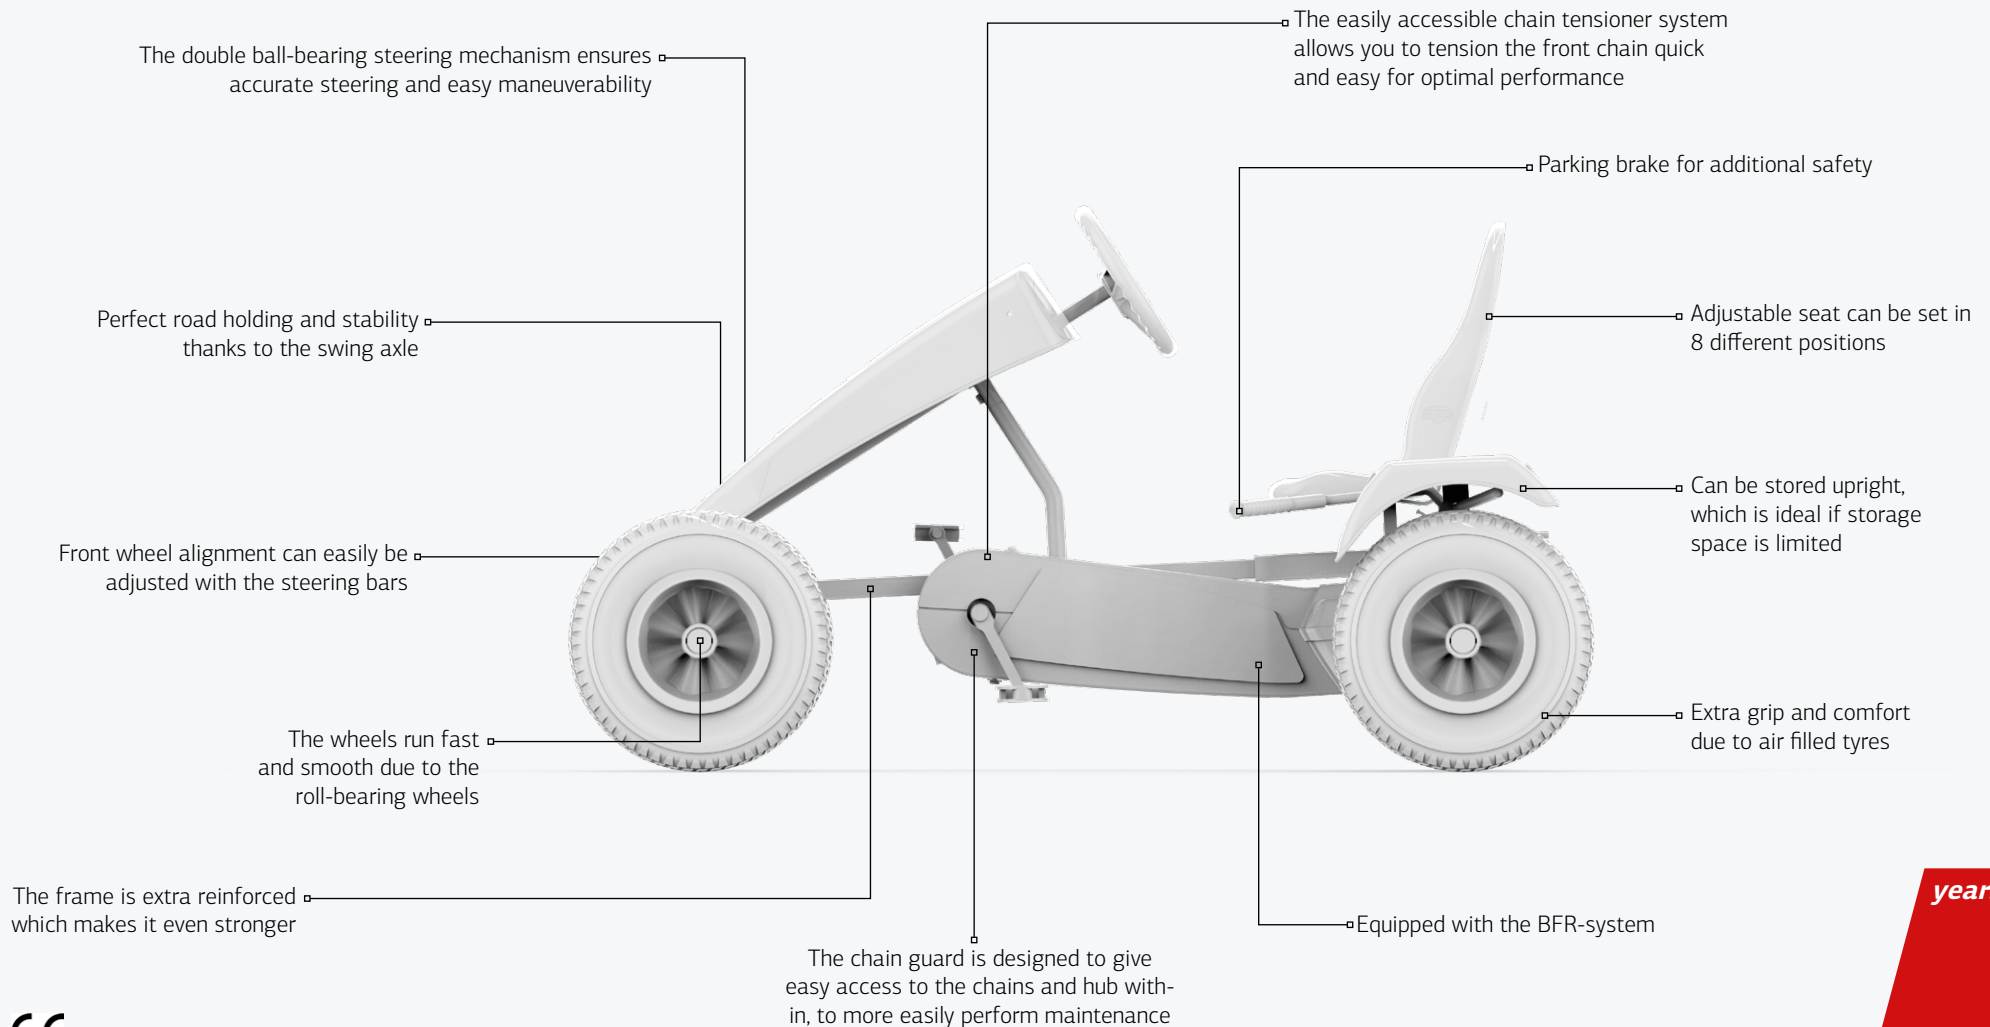

The swing axles of the pedal cart ensures that all four of the wheels are always touching the ground, even on uneven terrains.

Due to the double ball bearings of the steering mechanism, steering is light and supple and you are very agile. The roller bearing in the wheels ensure that you can play for a long time without getting tired.

Now attach a few more components, such as the seat, the wheels and the steering wheel, and you're all done!

The frame has been designed in such a way that maintenance work can be done easily later on. The chain cover is easy to open, and the chain tensioner is accessible.

The *ultimate*
quality go-kart!

5. CHARACTERISTICS

07.15.22.00

BERG XXL B.SUPER BLUE BFR

Inspiring Active Play

Do you want the most comprehensive classic? Then choose the BERG XXL B. Super Blue BFR. This cool go-kart in a blue jacket has mudguards with reflection and a nice hood on the front. The swing axle ensures that you can also drive safely on non-flat surfaces.