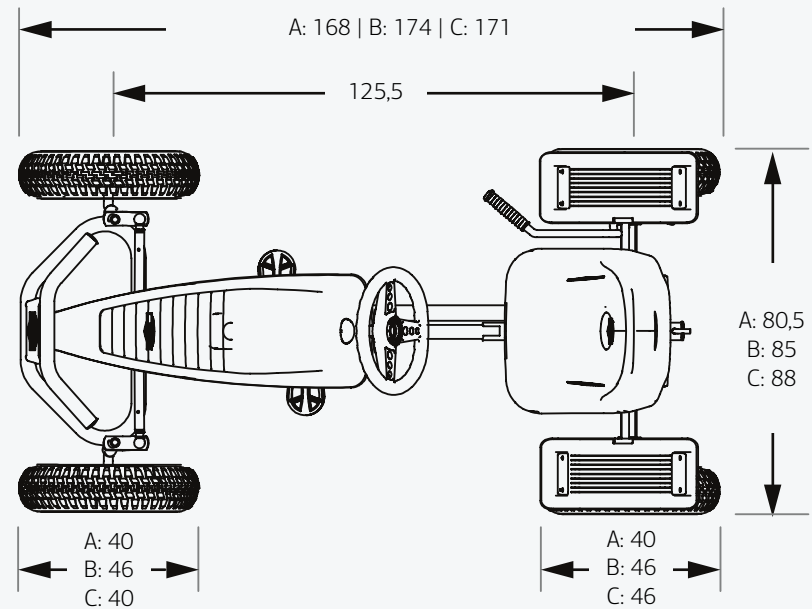

*All sizes in cm

BERG LRO DATA

Inspiring Active Play

General

Recommended age	5+
Max user height	210 cm
Max user weight	100 kg
Parental supervision required	Yes
Safety mark	CE
Assembly time	<30 min

Warranty