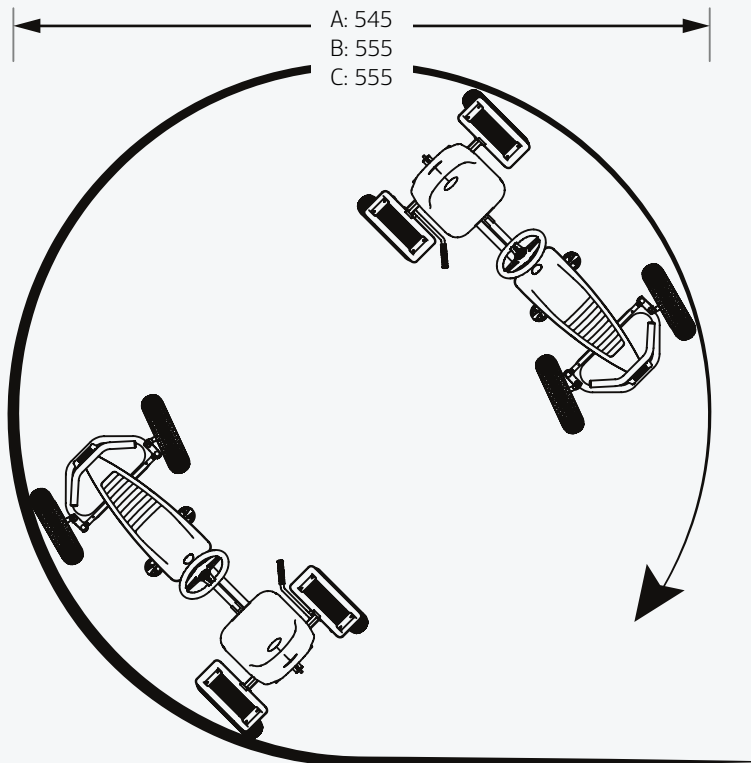

* Look at our website or specification list which accessorie is suitable per go-kart

BERG LRO DATA

Inspiring Active Play

All data is applicable on all XL Frame models unless indicated otherwise.
A: General models | B: Safari | C: Farm models

*All sizes in cm

BERG LRO DATA

Inspiring Active Play

General

Recommended age	5+
Max user height	210 cm
Max user weight	100 kg
Parental supervision required	Yes
Safety mark	CE
Assembly time	<30 min

Warranty