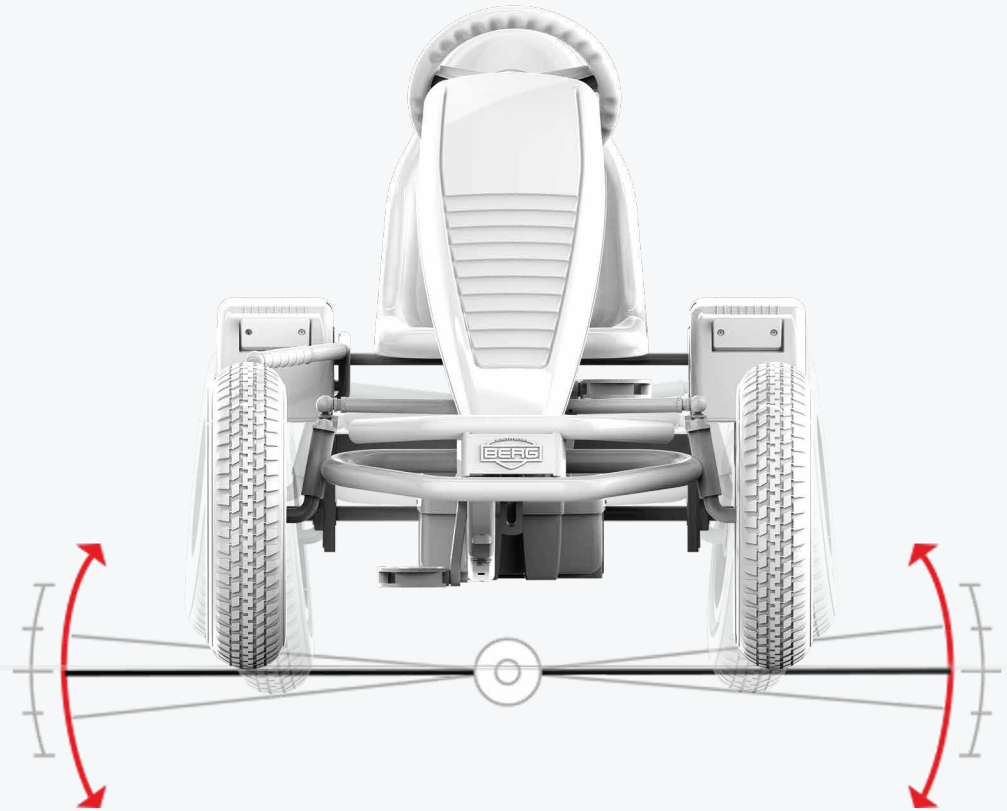

The *ultimate*
quality go-kart!

2. XXL FRAME

The XXL Frame was developed so that everyone can enjoy a pedal cart. This frame was developed especially for tall people. The frame is 10 centimeters longer than the XL Frame and has 8 seat positions instead of 6.

This frame is also reinforced, which makes it even stronger than an XL Frame.

The *ultimate*
quality go-kart!

3. COMFORTABLE DRIVING

BERG Pedal go-karts have several features that enable you to ride around very comfortably. To start with, the pedal carts have four pneumatic tires. Pneumatic tires ensure more grip on the road and make your ride more comfortable. Pneumatic tires also have less rolling resistance than solid tires, which allows you to drive faster.

The swing axles of the pedal cart ensures that all four of the wheels are always touching the ground, even on uneven terrains.

Due to the double ball bearings of the steering mechanism, steering is light and supple and you are very agile. The roller bearing in the wheels ensure that you can play for a long time without getting tired.