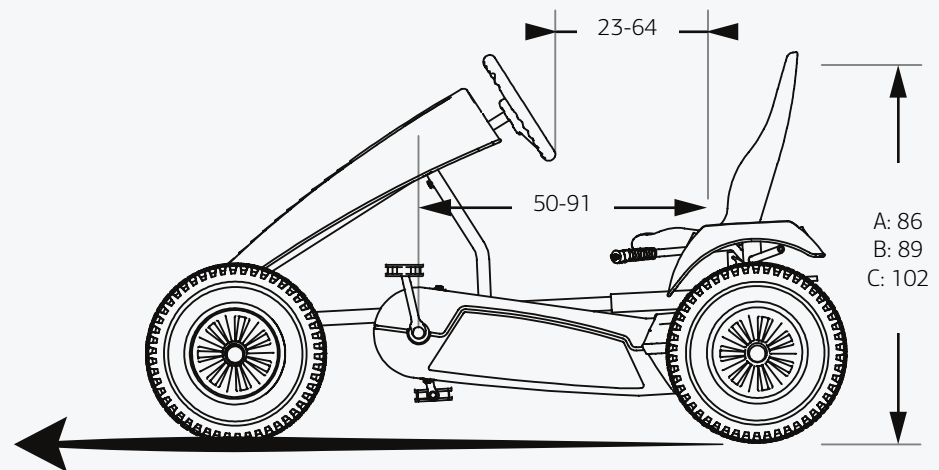

* Look at our website or specification list which accessorie is suitable per go-kart

BERG LRO DATA

Inspiring Active Play

All data is applicable on all XL Frame models unless indicated otherwise.
A: General models | B: Safari | C: Farm models

*All sizes in cm

BERG LRO DATA

Inspiring Active Play

General

Recommended age	5+
Max user height	210 cm
Max user weight	100 kg
Parental supervision required	Yes
Safety mark	CE
Assembly time	<30 min

Warranty