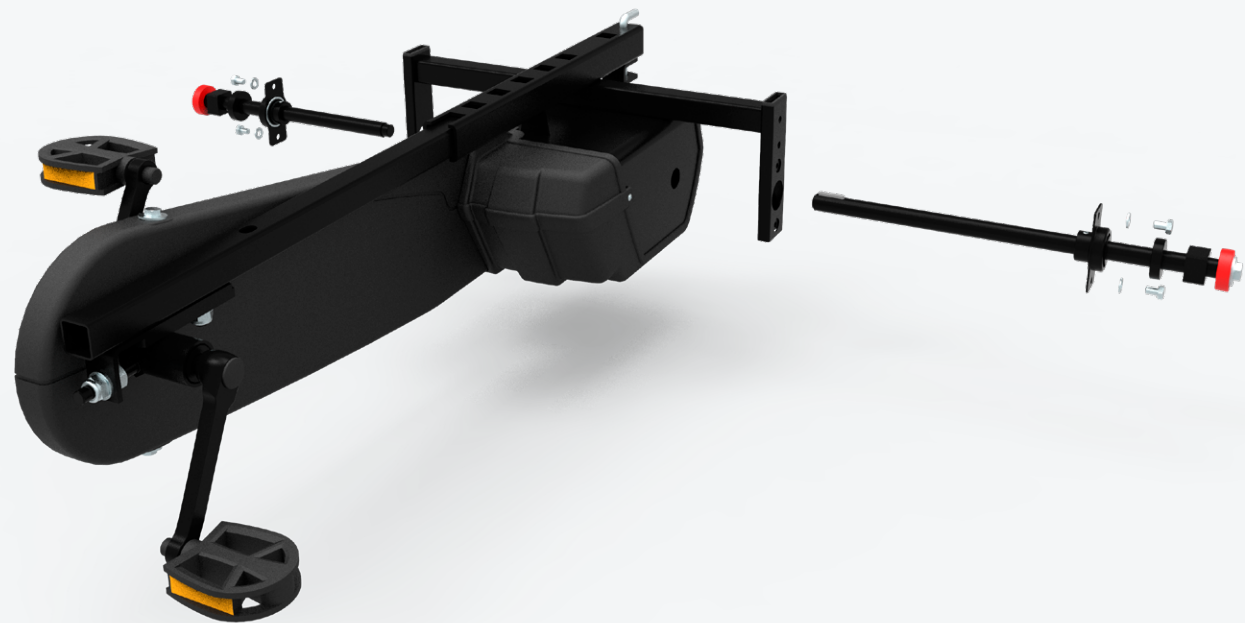

The *ultimate*
quality go-kart!

2. XXL FRAME

The XXL Frame was developed so that everyone can enjoy a pedal cart. This frame was developed especially for tall people. The frame is 10 centimeters longer than the XL Frame and has 8 seat positions instead of 6.

The swing axles of the pedal cart ensures that all four of the wheels are always touching the ground, even on uneven terrains.

Due to the double ball bearings of the steering mechanism, steering is light and supple and you are very agile. The roller bearing in the wheels ensure that you can play for a long time without getting tired.

The *ultimate*
quality go-kart!

4. EASY ASSEMBLING

The BERG Pedal go-karts are easy to assemble. The rear axles must be placed on the left and right inside the casing of the chain cover. This can be done without opening the chain cover. The two bolts on both sides must then be tightened.

Now attach a few more components, such as the seat, the wheels and the steering wheel, and you're all done!

The frame has been designed in such a way that maintenance work can be done easily later on. The chain cover is easy to open, and the chain tensioner is accessible.