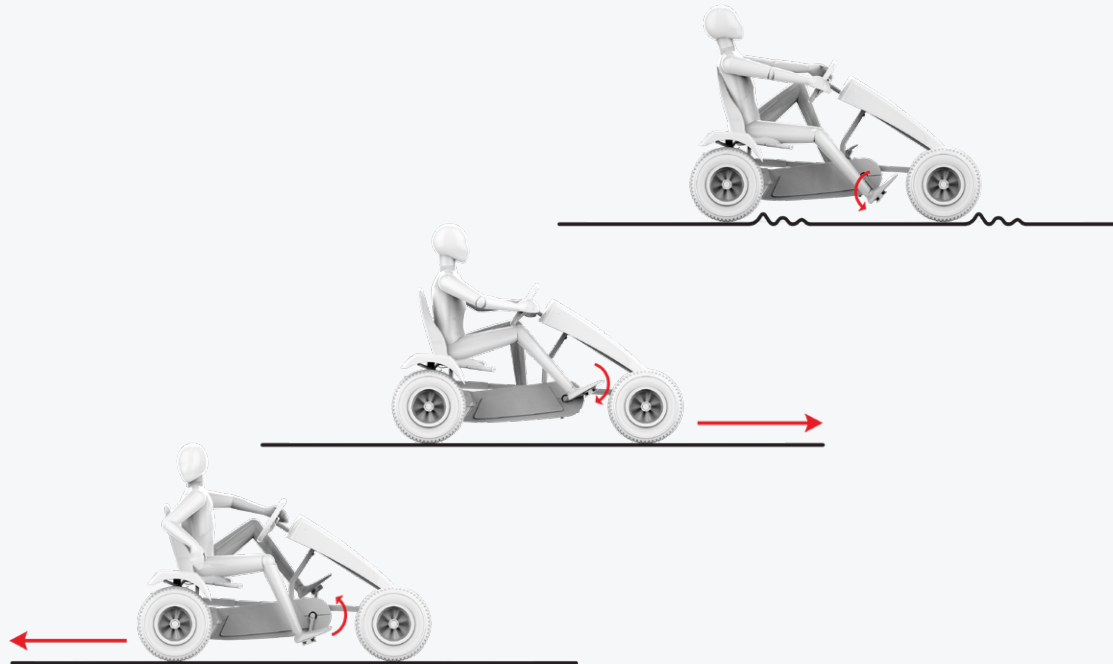

BERG GO-KART

XXL Frame BFR

BERG XXL Frame BFR + all related themes

The *ultimate* quality go-kart!

years

5+

125 to 210 cm

BERGTOYS.COM

WHY A BERG GO-KART?

Inspiring Active Play

Enjoy your ride! The classic go-kart is based on more than 30 years of manufacturing experience. You will feel, hear and see the benefits of that experience while driving this kart.

The BERG Go-kart is definately the safest choice for children from 5 years and older.

1. BFR SYSTEM

BFR stands for: Brake, Freewheel and Reverse. The BFR system allows you to brake using the pedals, but also reverse immediately after coming to a standstill. In addition, the freewheel ensures that the pedals remain stationary while the wheels are turning.

The swing axles of the pedal cart ensures that all four of the wheels are always touching the ground, even on uneven terrains.

Due to the double ball bearings of the steering mechanism, steering is light and supple and you are very agile. The roller bearing in the wheels ensure that you can play for a long time without getting tired.