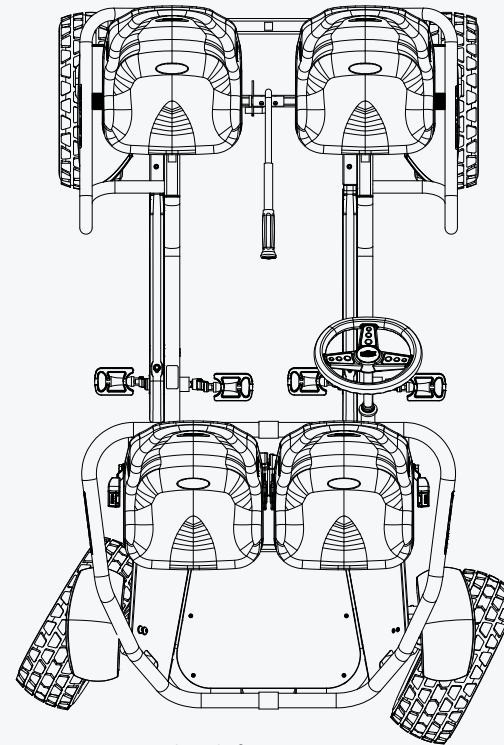

### Physical features

Length	200 cm
Width	106 cm
Height	110 cm

### Theme package

Measurements	100 x 58 x 41,5 cm
Weight	43,8 kg
Cardboard in packaging	0,4 kg
Synthetic material in packaging	0,1 kg
Hardboard in packaging	0,0 kg
Amount on euro-pallet	4 pieces

\* This information is subject to change and may vary

## BERG GRAN TOUR OFFROAD DATA

\*All sizes in cm

### Physical features

Length	185 cm
Width	116 cm
Height	103.5 cm