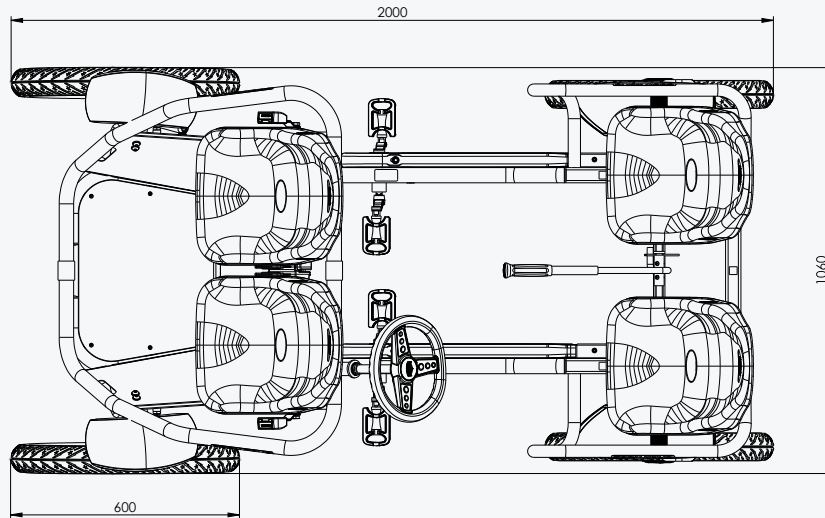

## BERG GRAN TOUR RACER DATA

\*All sizes in cm

### Physical features

Length	200 cm
Width	106 cm
Height	110 cm