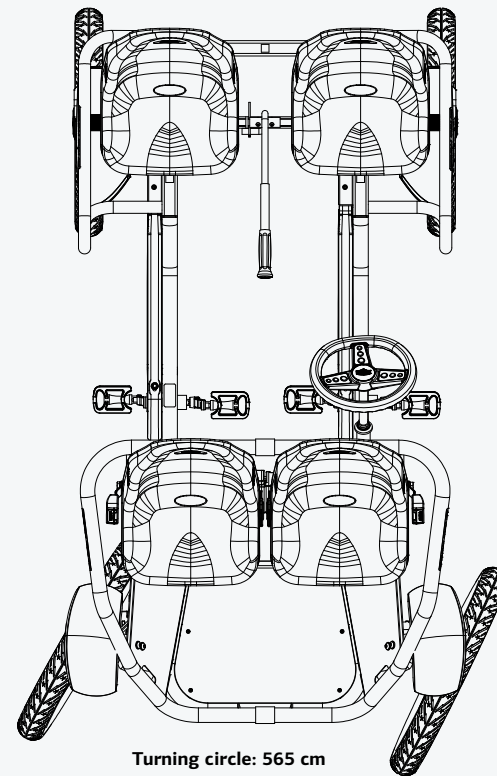

	Box size:	Weight + box:
Frame	120x100x81 cm	82.5 kg
Thema	100x58x41.5 cm	38.5 kg

years **5+**

**BERGTOYS.COM**

EAN-CODE: **8715839070255**

## BERG GRAN TOUR RACER DATA

\*All sizes in cm

### Physical features

Length	200 cm
Width	106 cm
Height	110 cm

### Physical features

Length	185 cm
Width	116 cm
Height	103.5 cm