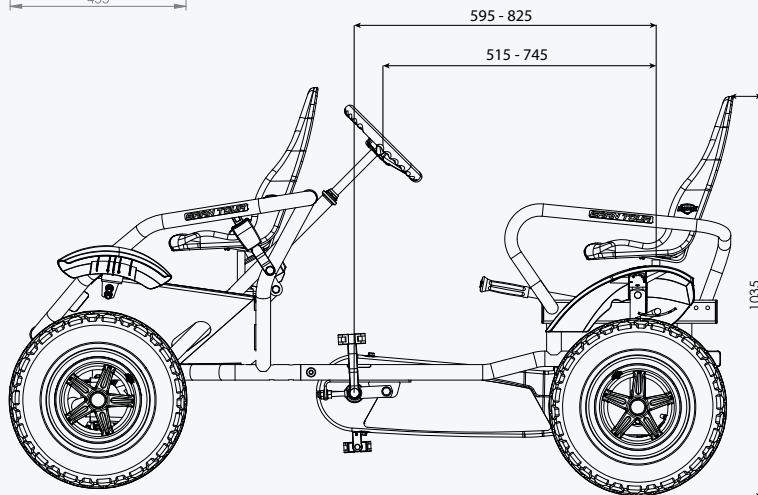

BERG GRAN TOUR OFFROAD DATA