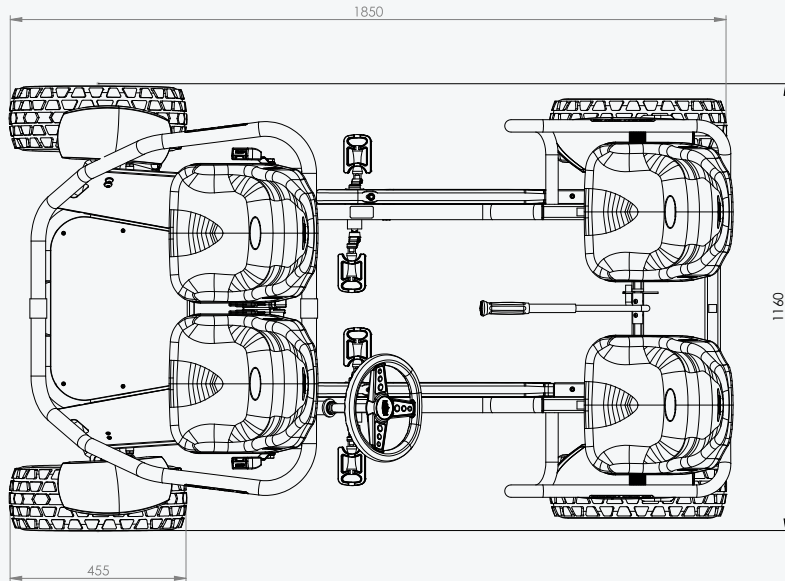

### Physical features

Length	200 cm
Width	106 cm
Height	110 cm

### Theme package

Measurements	100 x 58 x 41,5 cm
Weight	43,8 kg
Cardboard in packaging	0,4 kg
Synthetic material in packaging	0,1 kg
Hardboard in packaging	0,0 kg
Amount on euro-pallet	4 pieces

\* This information is subject to change and may vary

## BERG GRAN TOUR OFFROAD DATA

\*All sizes in cm

### Physical features

Length	185 cm
Width	116 cm
Height	103.5 cm