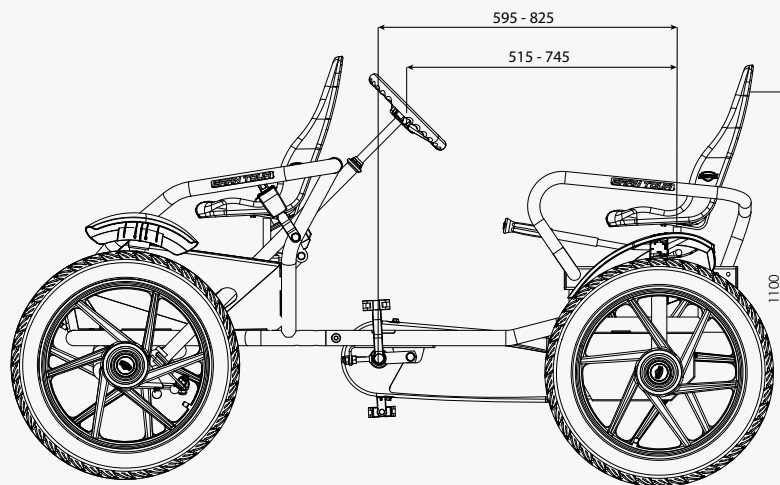

BERG GRAN TOUR RACER DATA